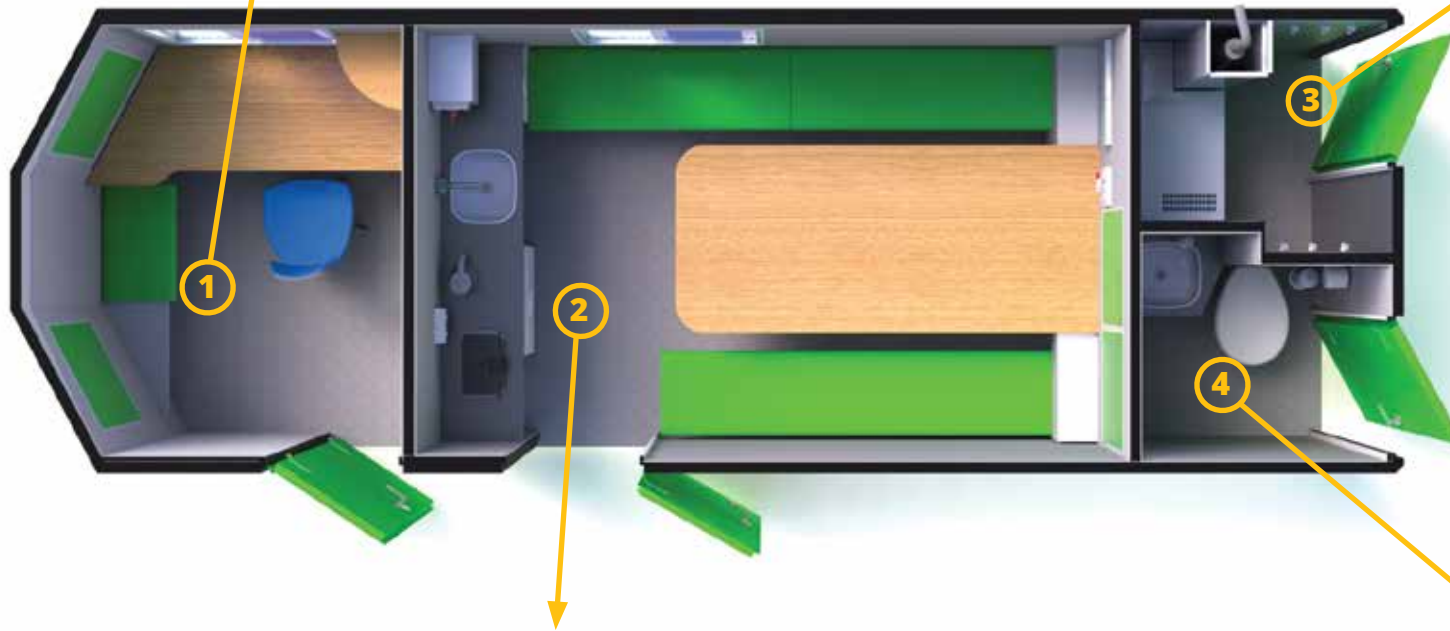

Some key features include;

- Spacious canteen facilities equipped with fridge, grill, microwave & kettle;
- Separate furnished office area;
- Fresh water flushing toilet facilities;
- drying room.

The Large space unit has its own built in water and waste tanks. These tanks have the capacity to enable the unit to operate for one week before servicing is required (results are based on 10 people with normal usage). This service (water tank refilled and waste tank emptied) can be provided by Rego Hire.

1. Office Area

- Desk & office chair
- USB ports
- Shelving & filing cabinet
- Notice boards
- Seating area
- 230V double socket

3. Drying Room

- Timed heating supplied by a diesel blower heater & an electric fan heater
- Electric power supplied by 230V diesel generator & 12V batteries.
- Coat hooks for hanging clothes

2. Canteen Area

- Seating & large table for 10 people
- Kettle
- Microwave
- Grill
- Fridge
- Hot running water
- Water dispenser
- Hand towel dispenser
- Notice boards
- 230V double socket
- USB ports

4. Toilet Area

- Fresh water flushing toilet
- Soap dispenser
- Hand towel dispenser
- Wrist to elbow sink
- Hot running water
- Toilet roll holder
- Mirror

Technical Information

Transport	Road Towable 4 x 4 vehicle 3500KG towing capacity
Gross Weight	3,500 KG
Axle Configuration	Double Axle
Height (when lowered)	2.5m
Height (when raised)	2.8m
Length (when parked)	6.8m
Length (when towing)	7.9m
Width	2.33m
Diesel Tank Capacity	70 litres
Water Tank Capacity	250 litres
Waste Tank Capacity	290 litres
Drinking Water Capacity	10 litres
Security	Anti-Vandal, high security doors & shutter. Retractable drawbar with lockable shutter. Retractable light guards to protect tail lights.
Raised / Lowered	Hydraulically operated by push button